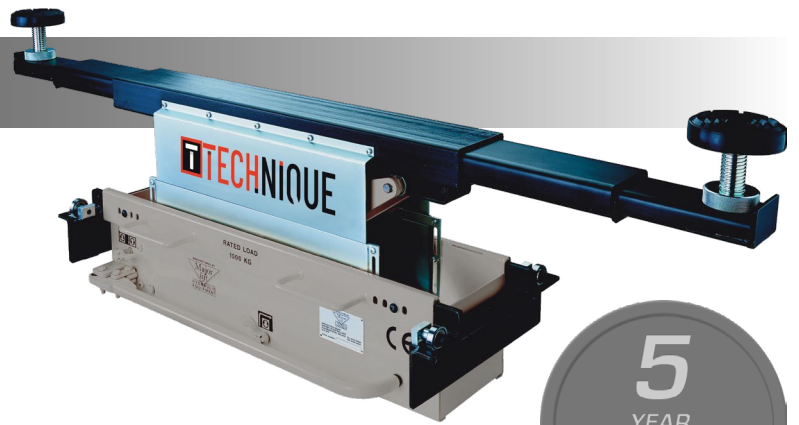

d m f
(WAKEFIELD) LTD

T3000 SERIES
JACKING BEAM

T3000 FEATURES

- Double extending top beam for wide vehicles.
- Screw adjustable rubber pads.
- 25mm & 95mm raiser blocks as standard.
- Finger guard and safety lock installed.
- 2.0, 2.8, and 4.0 tonne capacity.
- Bearing type roller guides for easy movement for any lift!
- * 5 year manufacturer warranty.