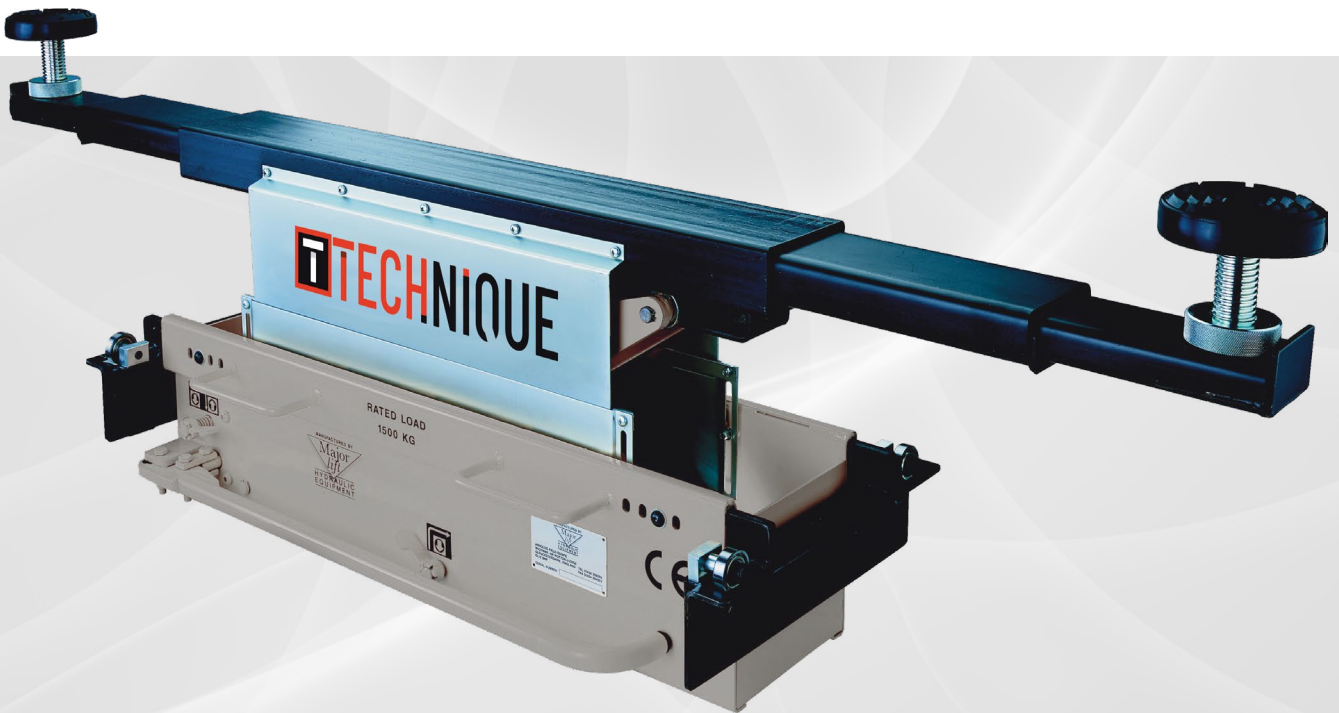

d m f
(WAKEFIELD) LTD

T3000 SERIES
JACKING BEAM

T3000 FEATURES

- Double extending top beam for wide vehicles.
- Screw adjustable rubber pads.
- 25mm & 95mm raiser blocks as standard.
- Finger guard and safety lock installed.
- 2.0, 2.8, and 4.0 tonne capacity.
- Bearing type roller guides for easy movement for any lift!
- * 5 year manufacturer warranty.